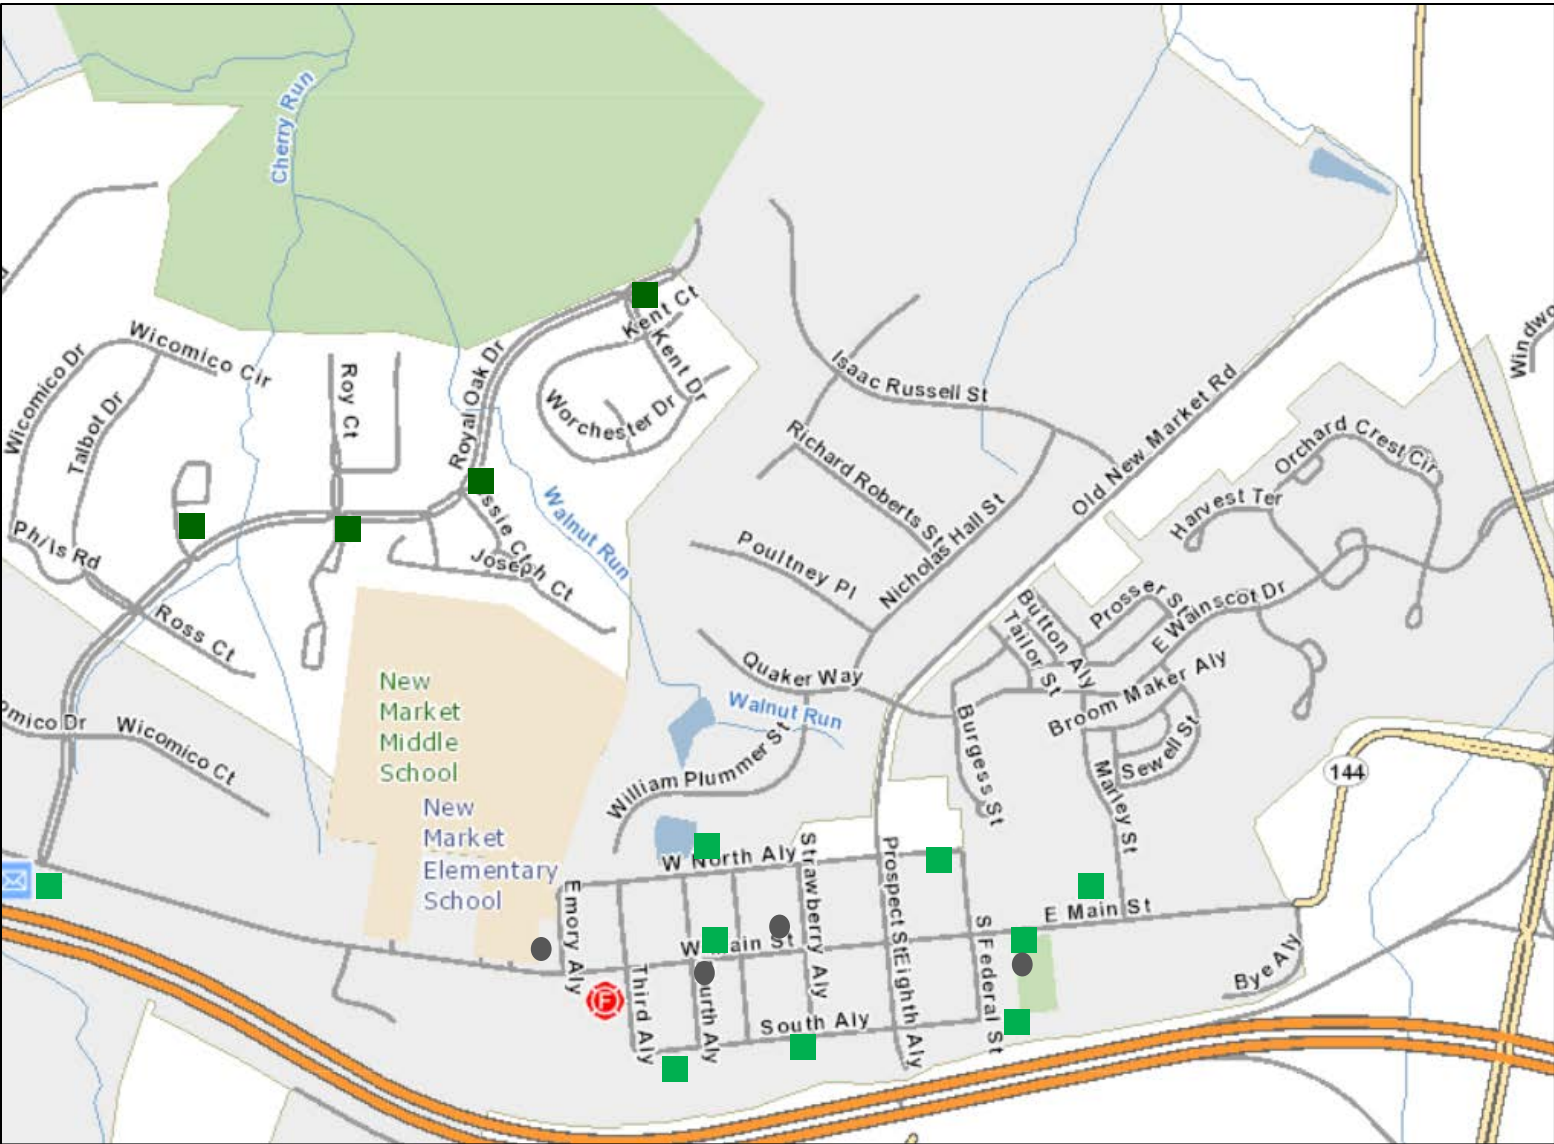

New Market Pet Waste Station Map

- Town of New Market Pet Waste Stations (bags only)
- New Market West Pet Waste Stations (bags and trash can)
- Trash cans